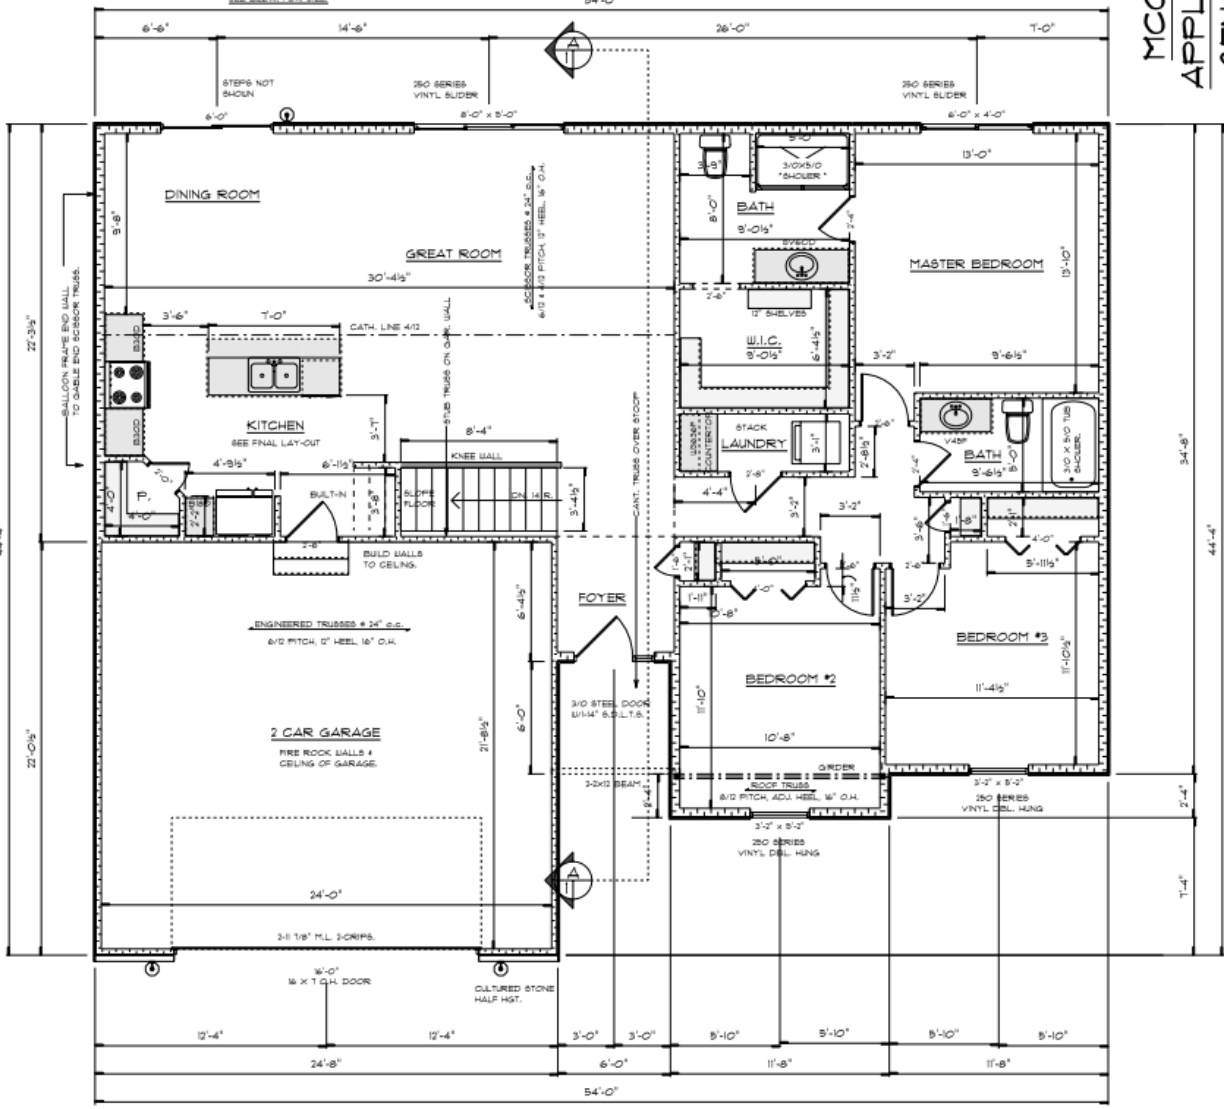

MCCO
APPLE
SENG

MAIN FLOOR
SCALE: 1/4" = 1'-0"

AREA SCHEDULE	
NAME	AREA
LIVING	1561.4 sq. ft.